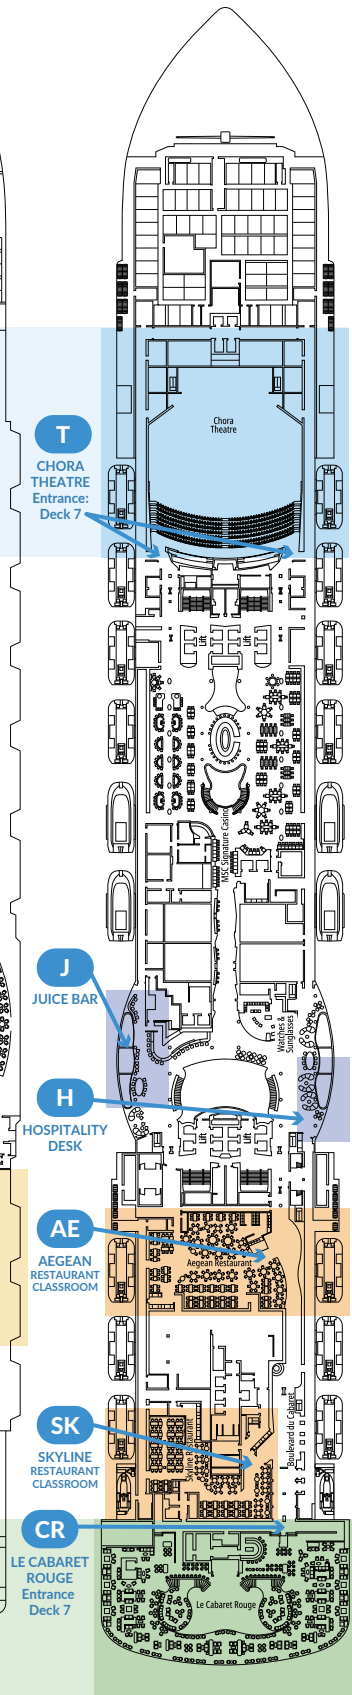

DINING ROOMS

GW The Green Wave Restaurant
Deck 5, mid-back ship

CJ Cala Jondal Restaurant
Deck 6, mid-back ship

VENUES

T Chora Theatre
Deck 7 entrance, front of ship

CR Le Cabaret Rouge
Deck 7, back of ship

MP Marina Pool Stage
Deck 18, back of ship

MS-P Midship, Port Side
Deck 19

MS-S Midship, Starboard Side
Deck 19

Note: In the unlikely event of rain, alternate locations for the 7:00 am outdoor classes are as noted in the program schedule. Classes scheduled outside later in the morning or during the day will be cancelled.

OTHER SPACES

H Hospitality Desk
Deck 7, midship starboard side

J Juice Bar
Deck 7, midship port side

BS Book Store & Signing Desk
Deck 8, midship port side

AD Atrium Book Signing Desk
Deck 8, midship

DECK 5

DECK 6

DECK 7

Port Side = Left Side

Starboard Side = Right Side

AFT = Back of Ship

DECK 8

DECK 16

DECK 18