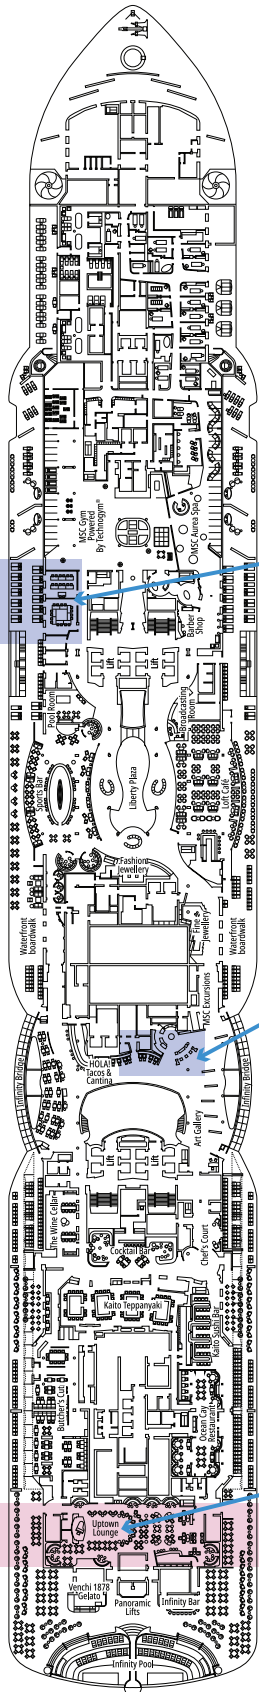

DINING ROOMS

GW The Green Wave Restaurant
Deck 5, mid-back ship

CJ Cala Jondal Restaurant
Deck 6, mid-back ship

VENUES

T Chora Theatre
Deck 7 entrance, front of ship

CR Le Cabaret Rouge
Deck 7, back of ship

MP Marina Pool Stage
Deck 18, back of ship

MS-P Midship, Port Side
Deck 19

MS-S Midship, Starboard Side
Deck 19

Note: In the unlikely event of rain, alternate locations for the 7:00 am outdoor classes are as noted in the program schedule. Classes scheduled outside later in the morning or during the day will be cancelled.

DECK 6

DECK 7

Port Side = Left Side

Starboard Side = Right Side

AFT = Back of Ship

DECK 8

DECK 16

DECK 18

DECK 19

DECK 20