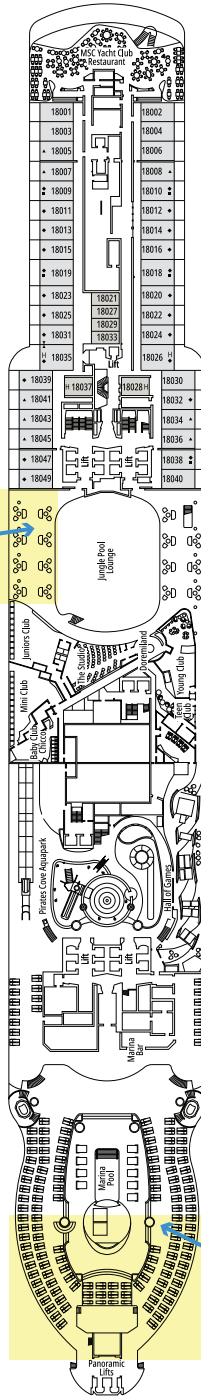

DINING ROOMS

GW The Green Wave Restaurant
Deck 5, mid-back ship

CJ Cala Jondal Restaurant
Deck 6, mid-back ship

VENUES

T Chora Theatre
Deck 7 entrance, front of ship

CR Le Cabaret Rouge
Deck 7, back of ship

MP Marina Pool Stage
Deck 18, back of ship

MS-P Midship, Port Side
Deck 19

MS-S Midship, Starboard Side
Deck 19

Note: In the unlikely event of rain, alternate locations for the 7:00 am outdoor classes are as noted in the program schedule. Classes scheduled outside later in the morning or during the day will be cancelled.

OTHER SPACES

H Hospitality Desk
Deck 7, midship starboard side

J Juice Bar
Deck 7, midship port side

BS Book Store & Signing Desk
Deck 8, midship port side

AD Atrium Book Signing Desk
Deck 8, midship

DECK 5

DECK 6

DECK 7

Port Side = Left Side

Starboard Side = Right Side

AFT = Back of Ship

DECK 8

DECK 16

DECK 18