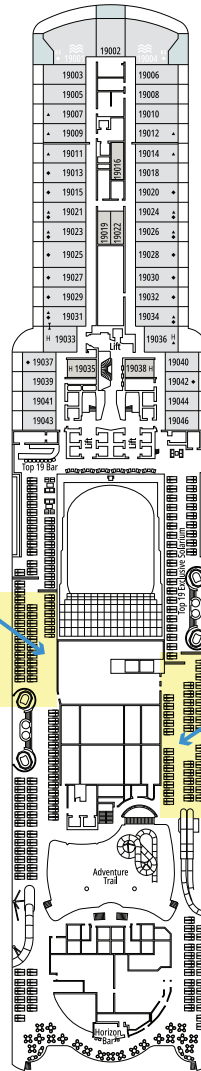

DINING ROOMS

GW The Green Wave Restaurant
Deck 5, mid-back ship

CJ Cala Jondal Restaurant
Deck 6, mid-back ship

VENUES

T Chora Theatre
Deck 7 entrance, front of ship

CR Le Cabaret Rouge
Deck 7, back of ship

OTHER SPACES

H Hospitality Desk
Deck 7, midship starboard side

J Juice Bar
Deck 7, midship port side

BS Book Store & Signing Desk
Deck 8, midship port side

AD Atrium Book Signing Desk
Deck 8, midship

DECK 5

DECK 6

DECK 7

Port Side = Left Side

Starboard Side = Right Side

AFT = Back of Ship

DECK 8

DECK 16

DECK 18

DECK 19

DECK 20