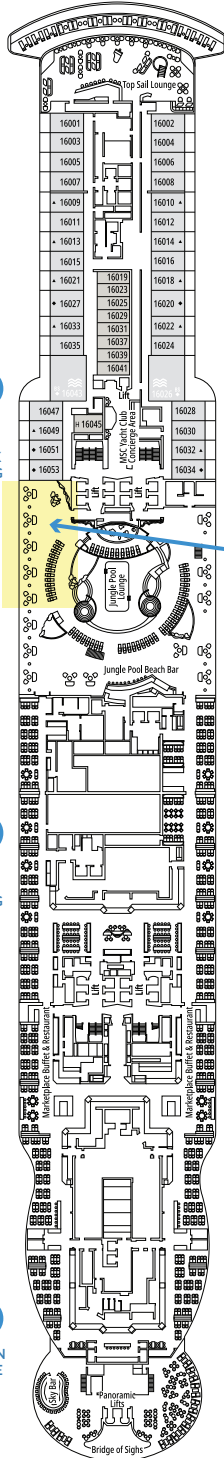

DINING ROOMS

GW The Green Wave Restaurant
Deck 5, mid-back ship

CJ Cala Jondal Restaurant
Deck 6, mid-back ship

VENUES

T Chora Theatre
Deck 7 entrance, front of ship

CR Le Cabaret Rouge
Deck 7, back of ship

OTHER SPACES

H Hospitality Desk
Deck 7, midship starboard side

J Juice Bar
Deck 7, midship port side

BS Book Store & Signing Desk
Deck 8, midship port side

AD Atrium Book Signing Desk
Deck 8, midship

DECK 5

DECK 6

DECK 7

Port Side = Left Side

Starboard Side = Right Side

AFT = Back of Ship

DECK 8

DECK 16

DECK 18

DECK 19

DECK 20